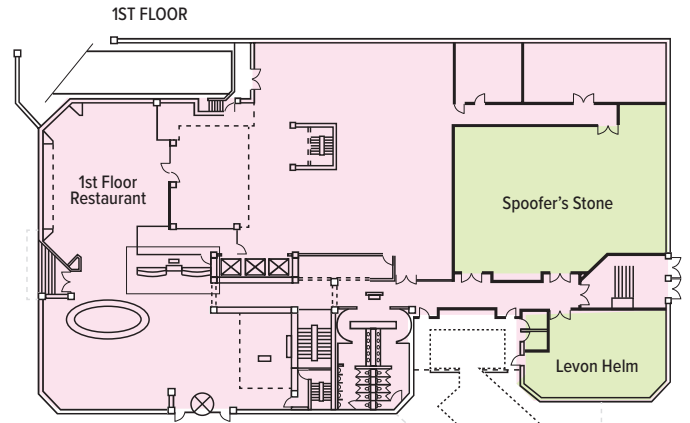

Room	Sq. Ft	Dimensions	Theater	Classroom	Reception	Conference	Rounds
Spooper's Stone	3,600	71' x 60'	250	120	200	125	150
Levon Helm	1,200	40' x 29'	60	25	50	25	40
Brodie Payne (Section)	1,200	24' x 50'	80	40	100	40	50
Brodie Payne (Total)	4,800	96' x 50'	400	250	400	150	350
Trammel	1,392	58' x 24'	100	40	80	40	70
Johnny Cash	486	27' x 18'	20	15	25	15	18
Al Green Boardroom	486	27' x 18'	N/A	N/A	N/A	10	N/A
1st Floor Restaurant	1,200	35' x 34'	60	25	50	25	40

2ND FLOOR